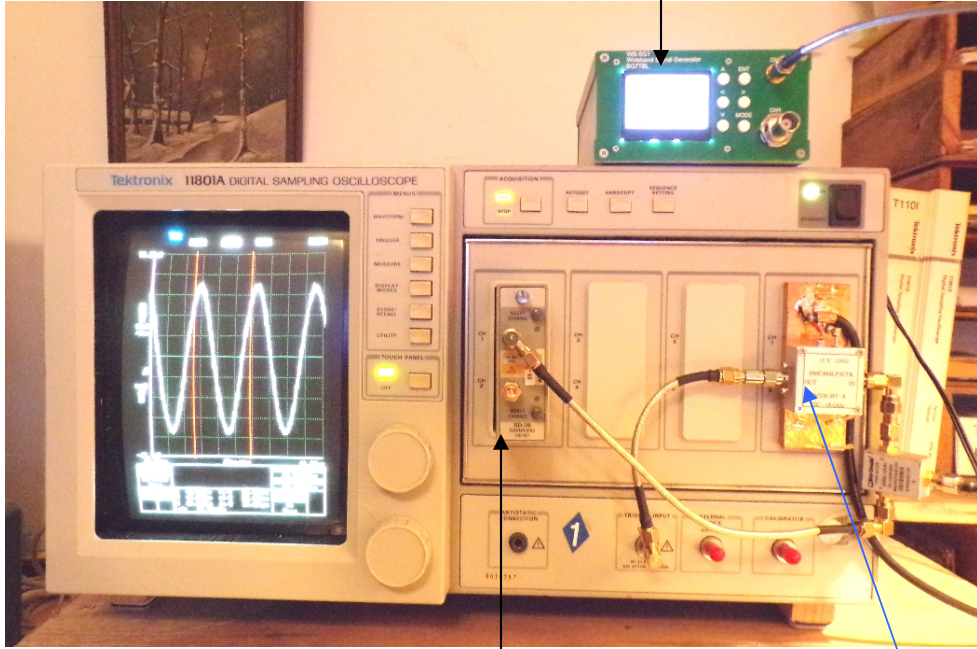

15GHz demo:

Notes: TEK 11801A at 15GHz

WB-SG1, Wideband Signal Generator BG71BL  
@15 GHz maximum frequency

20GHz BW DS-26 sampling head

18GHz DIV/8 Prescaler